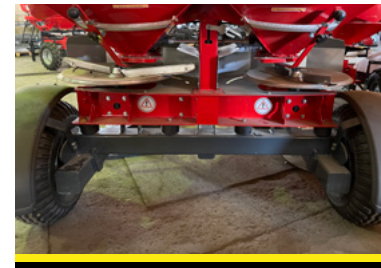

TRAILED TYPE FERTILIZER SPREADER

SMFRS-2500DH

SMFRS-2500DH

SMFRS-3500DH

SMFRS-2500DH

SMFRS-3000DH

SMFRS-2500DH

SMFRS-3500DH

SMFRS-2500DH

SMFRS-3000DH

GENERAL FEATURES

The fertilizer spreader is used before and after crop planting. The purpose of using the fertilizer spreader is for increasing soil and crop yields. Our fertilizer spreaders, which are connected to the tractor with a trailed system, take their movement from the tractor PTO. Our Fertilizer Spreader, which has high quality gearboxes, receives movement from PTO and transfer it to the disc and performs the fertilizer spreading process with the force generated on the disc.

TECHNICAL DETAILS

CODE	CAPACITY (LT)	TYPE OF MACHINE	TYPE OF DEPOT	TYPE OF MIXER	TYPE OF GEARBOX	OPEN-CLOSE ADJUSTMENT	WORKING WIDTH	PTO ROTATION (RPM)	REQUIRED POWER (HP)	INOX DISC	BIGGER DISC 24-36 METER	REAR LIGHT KIT	REFLECTOR KIT	TENT	LADDER
SMFRS-2500DH	2500	TRAILED 2 WHEEL	SQUARE	HORIZONTAL	DOUBLE DISC	HYDRAULIC	18-24 METER	540	100-120	STANDARD	OPTIONAL	STANDARD	STANDARD	STANDARD	STANDARD
SMFRS-2500DH	2500	TRAILED 4 WHEEL TANDEM	SQUARE	HORIZONTAL	DOUBLE DISC	HYDRAULIC	18-24 METER	540	100-120	STANDARD	OPTIONAL	STANDARD	STANDARD	STANDARD	STANDARD
SMFRS-3000DH	3000	TRAILED 2 WHEEL	SQUARE	HORIZONTAL	DOUBLE DISC	HYDRAULIC	18-24 METER	540	100-120	STANDARD	OPTIONAL	STANDARD	STANDARD	STANDARD	STANDARD
SMFRS-3000DH	3000	TRAILED 4 WHEEL TANDEM	SQUARE	HORIZONTAL	DOUBLE DISC	HYDRAULIC	18-24 METER	540	100-120	STANDARD	OPTIONAL	STANDARD	STANDARD	STANDARD	STANDARD