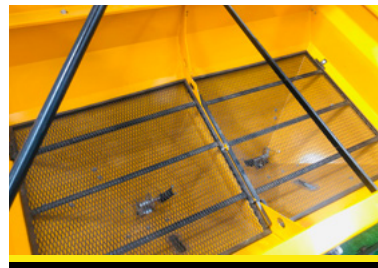

TRAILED TYPE FERTILIZER SPREADER

SMFRS-2500DH

SMFRS-2500DH

SMFRS-3500DH

SMFRS-2500DH

SMFRS-3000DH

SMFRS-2500DH

SMFRS-3500DH

SMFRS-2500DH

SMFRS-3000DH

GENERAL FEATURES

The fertilizer spreader is used before and after crop planting. The purpose of using the fertilizer spreader is for increasing soil and crop yields. Our fertilizer spreaders, which are connected to the tractor with a trailed system, take their movement from the tractor PTO. Our Fertilizer Spreader, which has high quality gearboxes, receives movement from PTO and transfer it to the disc and performs the fertilizer spreading process with the force generated on the disc.

TECHNICAL DETAILS

CODE	CAPACITY (LT)	TYPE OF MACHINE	TYPE OF DEPOT	TYPE OF MIXER	TYPE OF GEARBOX	OPEN-CLOSE ADJUSTMENT	WORKING WIDTH	PTO ROTATION (RPM)	REQUIRED POWER (HP)	INOX DISC	BIGGER DISC 24-36 METER	REAR LIGHT KIT	REFLECTOR KIT	TENT	LADDER
SMFRS-2500DH	2500	TRAILED 2 WHEEL	SQUARE	HORIZONTAL	DOUBLE DISC	HYDRAULIC	18-24 METER	540	100-120	STANDARD	OPTIONAL	STANDARD	STANDARD	STANDARD	STANDARD
SMFRS-2500DH	2500	TRAILED 4 WHEEL TANDEM	SQUARE	HORIZONTAL	DOUBLE DISC	HYDRAULIC	18-24 METER	540	100-120	STANDARD	OPTIONAL	STANDARD	STANDARD	STANDARD	STANDARD
SMFRS-3000DH	3000	TRAILED 2 WHEEL	SQUARE	HORIZONTAL	DOUBLE DISC	HYDRAULIC	18-24 METER	540	100-120	STANDARD	OPTIONAL	STANDARD	STANDARD	STANDARD	STANDARD
SMFRS-3000DH	3000	TRAILED 4 WHEEL TANDEM	SQUARE	HORIZONTAL	DOUBLE DISC	HYDRAULIC	18-24 METER	540	100-120	STANDARD	OPTIONAL	STANDARD	STANDARD	STANDARD	STANDARD